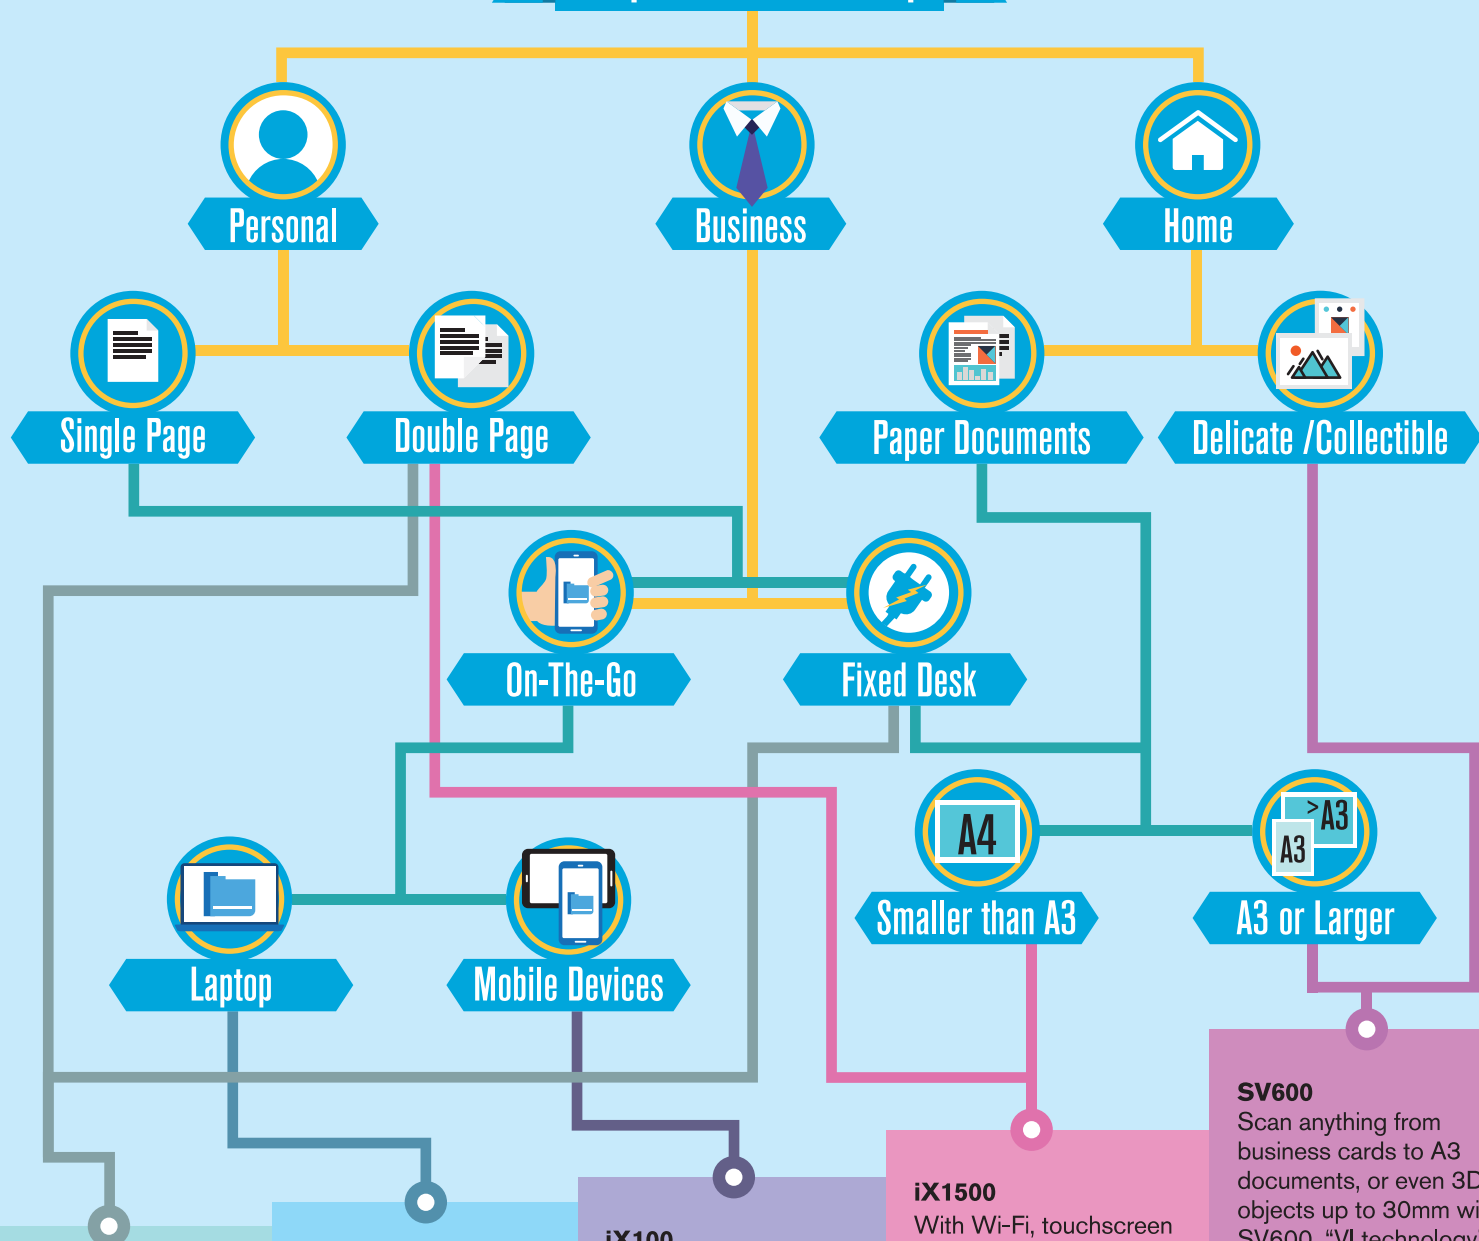

# ▶▶ Choosing The Right ScanSnap For You

## Purpose of ScanSnap

### S1300i

S1300i is the smallest multi-page double-sided ScanSnap scanner, processing 12 pages per minute directly to PDF, searchable PDF, JPEG, or to office applications like Word or Excel®.

### SV600

Scan anything from business cards to A3 documents, or even 3D objects up to 30mm with SV600. "VI technology" lets you scan without touching the document so you can preserve these delicate originals.